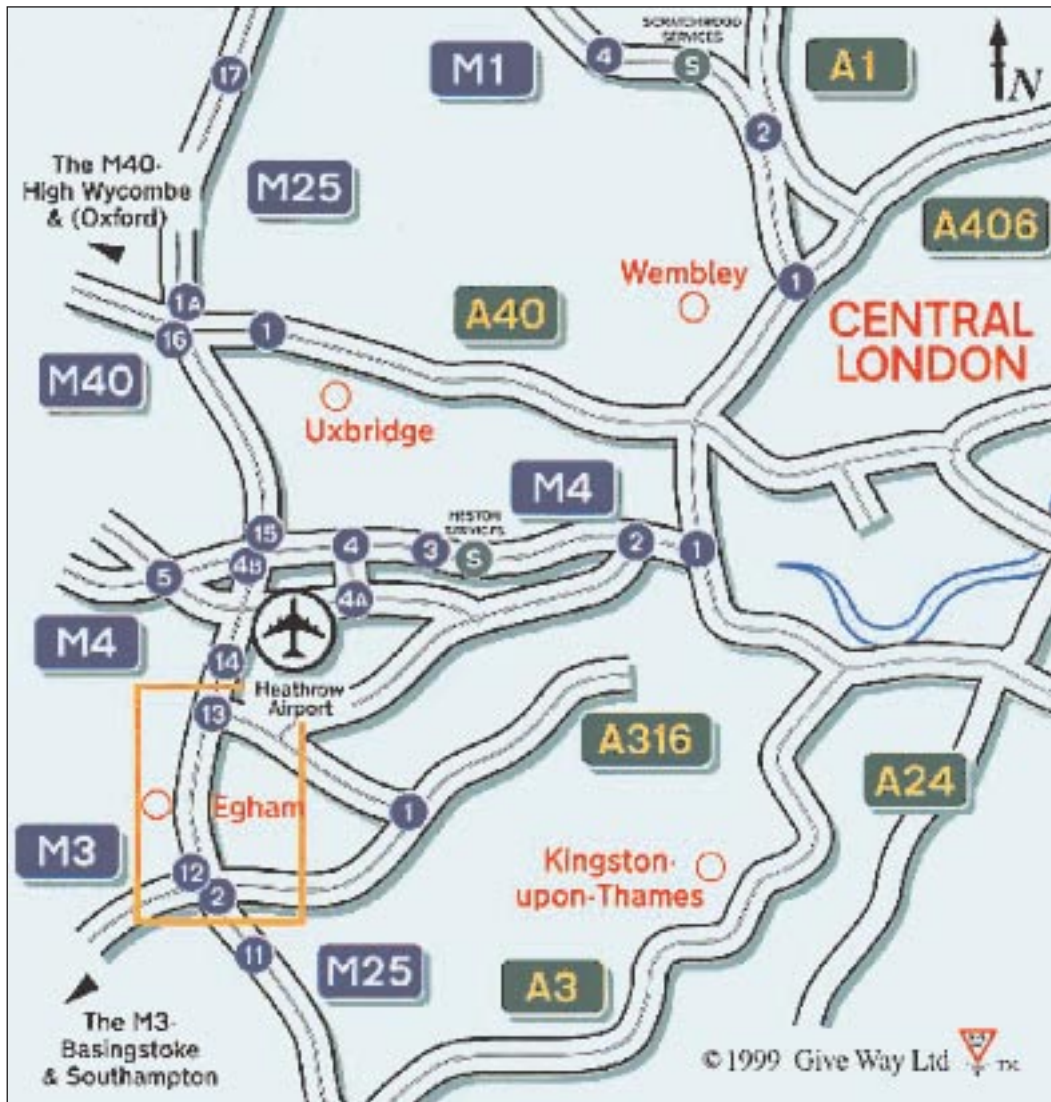

GREAT FOSTERS

Built 1550 AD at Egham in the County of Surrey

LOCATION MAPS

Motorway Map

Detailed Map